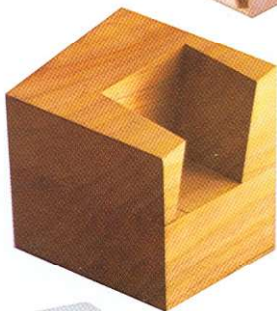

+adeusz MYSŁOWSKI

ARCHITECTURAL FURNITURE CHAIRTHRONES

HOMAGE FOR THE VISIONARIES OF THE XXTH CENTURY ABSTRACT ART,
WHOSE CREATIVITY IS DEFINED IN THE ABSTRACT FORMS.

Here the chair is metamorphosed from an everyday object into a monumental sculpture, where instead of losing its visual power it becomes an integral part of a new visual vocabulary, a new aesthetic.

HONORING ARTISTS

- MONDRIAN - belkwooggie
- MALEWICZ - kwadratokubik
- STRZEMINSKI + KOBRO - negatopozytyw
- STAZEWSKI - modulokwadrat
- SZPAKOWSKI - strukturolinia

CHAIRS DESIGNED BY TADEUSZ MYSŁOWSKI IN COLLABORATION
WITH ARCHITECTS BOLESŁAW STELMACH, MARIA KANTOR,
AGNIESZKA KANTOR KOŁODYŃSKA & WOJCIECH KOŁODYŃSKI